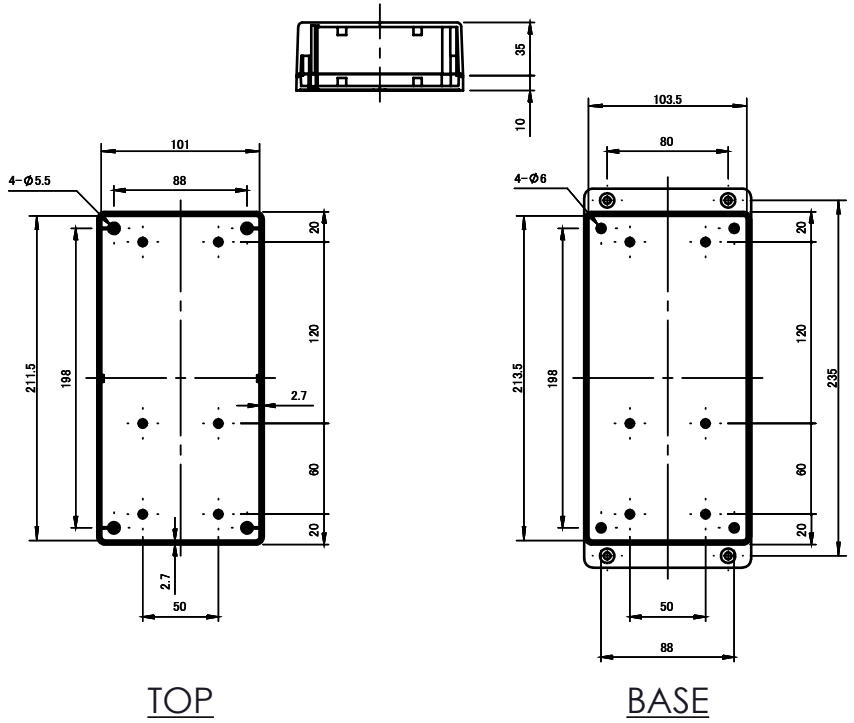

M3x16 Screws
 Flanged Base
 Top Cover

ISO VIEW
 1:5

TOP

BASE

 CAMDENBOSS JAMES CARTER RD, MILDENHALL, SUFFOLK. IP28 7DE TEL: 01638 716101 FAX: 01638 716554 EMAIL: Sales@CamdenBoss.com WEB: www.CamdenBoss.com			UNLESS OTHERWISE SPECIFIED: DIMENSIONS ARE IN MILLIMETERS		DO NOT SCALE DRAWING		REVISION. ○	
			GENERAL TOLERANCES +/- 0.2		TITLE: 83 SERIES PLASTIC FLANGED CASES, WHITE, 250.6x110.3x45			
			FINISH. FINE TEXTURE		DWG NO.		CUE8317WH	
			MATERIAL. ABS UL94-V0		SCALE: 1:5		SHEET 1 OF 1	
DRAWN	NAME	SIGNED	DATE	PROJECTION.				A4
CHK'D	LEWIS LETCHFORD	LL	11/02/2014	