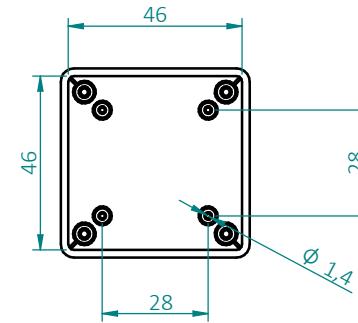

SECTION A-A

SECTION B-B

PART NUMBER	MATERIAL	COLOUR
CUE8226BK	ABS UL 94 HB	BLACK
CUE8226WH	ABS UL 94 V0	WHITE

REV	DATE	ECR	DESCRIPTION	NAME	CHECKED
A	15/12/22	-	FIRST DRAWN	I.PAGANO	-
-	-	-	-	-	-
-	-	-	-	-	-

CAMDENBOSS
CONNECT. ENCLOSE. INNOVATE.

DRAWING UNITS: MILLIMETERS
TOLERANCES: SEE CRITICAL DIMS

COLOUR: SEE TABLE
FINISH: LIGHT SPARK: VDI 33
MATERIAL: SEE TABLE

GAUGE:
TITLE: DRAWING FOR 82 SERIES SIZE 26
DWG NO. CUE8226xx

DO NOT SCALE DRAWING
DEBURR AND BREAK SHARP EDGES
SCALE: 1:2
SHEET 1 OF 1
A4