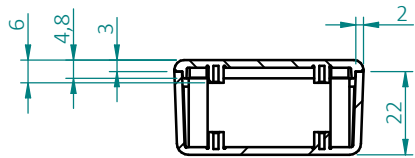

SECTION A-A

SECTION B-B

PART NUMBER	MATERIAL	COLOUR
CUE8226BK	ABS UL 94 HB	BLACK
CUE8226WH	ABS UL 94 V0	WHITE

REV	DATE	ECR	DESCRIPTION	NAME	CHECKED
A	15/12/22	-	FIRST DRAWN	I.PAGANO	-
-	-	-	-	-	-
-	-	-	-	-	-

CAMDENBOSS
CONNECT. ENCLOSE. INNOVATE.

DRAWING UNITS: MILLIMETERS
TOLERANCES: SEE CRITICAL DIMS

COLOUR: SEE TABLE
FINISH: LIGHT SPARK: VDI 33
MATERIAL: SEE TABLE

GAUGE:
TITLE: DRAWING FOR 82 SERIES SIZE 26
DWG NO. CUE8226xx

DO NOT SCALE DRAWING
DEBURR AND BREAK SHARP EDGES
SCALE: 1:2
SHEET 1 OF 1
A4