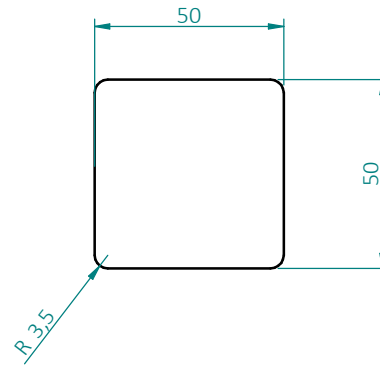

SECTION A-A

SECTION B-B

PART NUMBER	MATERIAL	COLOUR
CUE8226BK	ABS UL 94 HB	BLACK
CUE8226WH	ABS UL 94 V0	WHITE

REV	DATE	ECR	DESCRIPTION	NAME	CHECKED
A	15/12/22	-	FIRST DRAWN	I.PAGANO	-
-	-	-	-	-	-
-	-	-	-	-	-

CAMDENBOSS
CONNECT. ENCLOSE. INNOVATE.

DRAWING UNITS: MILLIMETERS
TOLERANCES: SEE CRITICAL DIMS

COLOUR: SEE TABLE
FINISH: LIGHT SPARK: VDI 33
MATERIAL: SEE TABLE

GAUGE:
TITLE: DRAWING FOR 82 SERIES SIZE 26
DWG NO. CUE8226xx

DO NOT SCALE DRAWING
DEBURR AND BREAK SHARP EDGES
SCALE: 1:2
SHEET 1 OF 1
A4