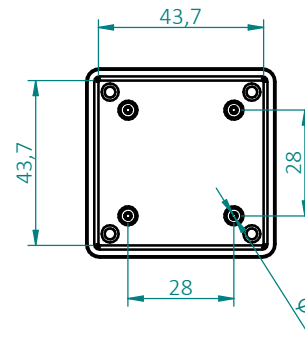

SECTION A-A

SECTION B-B

PART NUMBER	MATERIAL	COLOUR
CUE8226BK	ABS UL 94 HB	BLACK
CUE8226WH	ABS UL 94 V0	WHITE

REV	DATE	ECR	DESCRIPTION	NAME	CHECKED
A	15/12/22	-	FIRST DRAWN	I.PAGANO	-
-	-	-	-	-	-
-	-	-	-	-	-

CAMDENBOSS
CONNECT. ENCLOSE. INNOVATE.

DRAWING UNITS: MILLIMETERS
TOLERANCES: SEE CRITICAL DIMS

COLOUR: SEE TABLE
FINISH: LIGHT SPARK: VDI 33
MATERIAL: SEE TABLE

GAUGE:
TITLE: DRAWING FOR 82 SERIES SIZE 26
DWG NO. CUE8226xx

DO NOT SCALE DRAWING
DEBURR AND BREAK SHARP EDGES
SCALE: 1:2
SHEET 1 OF 1
A4