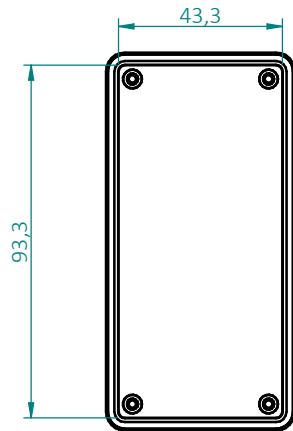

SECTION B-B

PART NUMBER	MATERIAL	COLOUR
CUE8224BK	ABS UL 94 HB	BLACK
CUE8224WH	ABS UL 94 V0	WHITE

REV	DATE	ECR	DESCRIPTION	NAME	CHECKED
A	15/12/22	-	FIRST DRAWN	I.PAGANO	-
-	-	-	-	-	-
-	-	-	-	-	-

DRAWING UNITS: MILLIMETERS  
TOLERANCES: SEE CRITICAL DIMS

COLOUR: SEE TABLE	GAUGE:	DO NOT SCALE DRAWING DEBURR AND BREAK SHARP EDGES	SCALE: 1:2
FINISH: LIGHT SPARK: VDI 33	TITLE: DRAWING FOR 82 SERIES SIZE 24	SHEET 1 OF 1	
MATERIAL: SEE TABLE	DWG NO. CUE8224xx	A4	