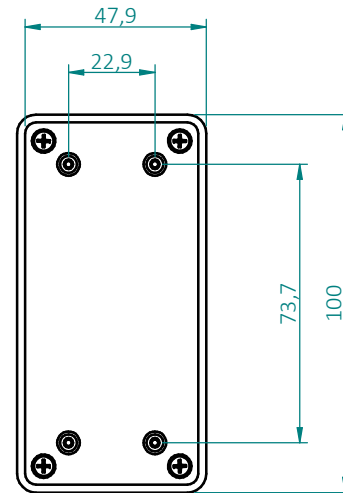

SECTION B-B

PART NUMBER	MATERIAL	COLOUR
CUE8224BK	ABS UL 94 HB	BLACK
CUE8224WH	ABS UL 94 V0	WHITE

REV	DATE	ECR	DESCRIPTION	NAME	CHECKED
A	15/12/22	-	FIRST DRAWN	I.PAGANO	-
-	-	-	-	-	-
-	-	-	-	-	-

DRAWING UNITS: MILLIMETERS  
TOLERANCES: SEE CRITICAL DIMS

COLOUR: SEE TABLE	GAUGE:	DO NOT SCALE DRAWING DEBURR AND BREAK SHARP EDGES	SCALE: 1:2
FINISH: LIGHT SPARK: VDI 33	TITLE: DRAWING FOR 82 SERIES SIZE 24	SHEET 1 OF 1	
MATERIAL: SEE TABLE	DWG NO. CUE8224xx	A4	