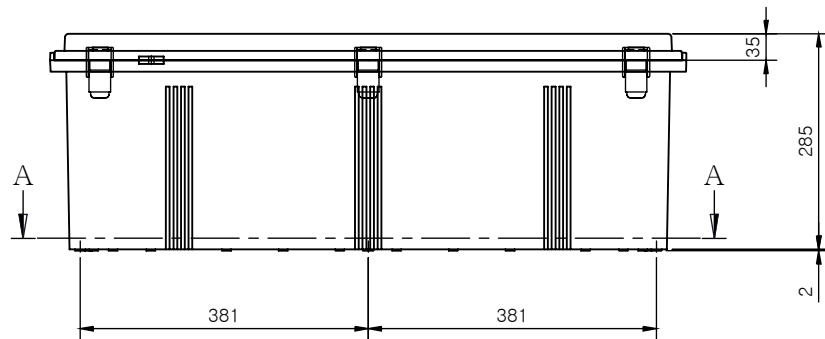

SECTION A-A

SECTION B-B

Part Number	Description
CHDX8-236	Polycarb, Solid Lid
CHDX8-236C	Polycarb, Transparent Lid
CHDX8-336	ABS, Solid Lid
CHDX8-336C	ABS, Transparent Lid

 CAMDENBOSS <input type="checkbox"/> JAMES CARTER RD, MILDENHALL, SUFFOLK. IP28 7DE TEL: 01638 716101 FAX: 01638 716554 EMAIL: Sales@CamdenBoss.com WEB: www.CamdenBoss.com			UNLESS OTHERWISE SPECIFIED: DIMENSIONS ARE IN MILLIMETERS	GENERAL TOLERANCES +/- 0.2	REVISION: <input type="checkbox"/>	
			FINISH: Lid - Gloss, Base - Light Spark	TITLE: X8 Series Heavy Duty Hinged Enclosure, 830x160x285		
	NAME	SIGNED	DATE	MATERIAL: See table	DWG NO. CHDX8 (830x160x285)	A4
DRAWN	Jack Dickinson	J.H.D	08/12/17	PROJECTION: 	SCALE: 1:10	SHEET 1 OF 1
CHK'D	Alex Goodenough	A.G	08/12/17			DO NOT SCALE DRAWING