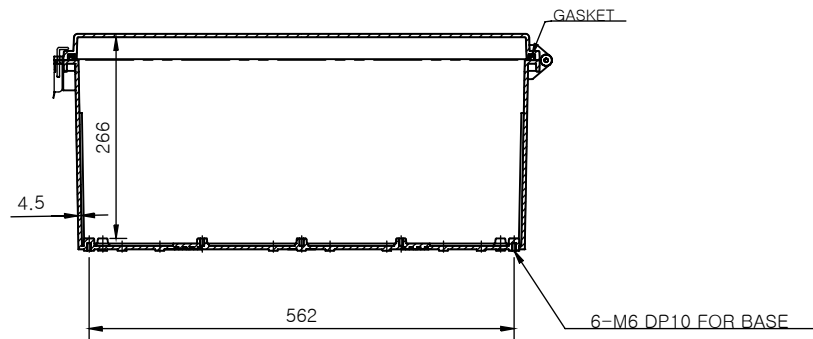

SECTION A-A

SECTION B-B

Part Number	Description
CHDX8-236	Polycarb, Solid Lid
CHDX8-236C	Polycarb, Transparent Lid
CHDX8-336	ABS, Solid Lid
CHDX8-336C	ABS, Transparent Lid

 CAMDENBOSS <input type="checkbox"/> JAMES CARTER RD, MILDENHALL, SUFFOLK. IP28 7DE TEL: 01638 716101 FAX: 01638 716554 EMAIL: Sales@CamdenBoss.com WEB: www.CamdenBoss.com			UNLESS OTHERWISE SPECIFIED: DIMENSIONS ARE IN MILLIMETERS	GENERAL TOLERANCES +/- 0.2	REVISION: <input type="checkbox"/>	
			FINISH: Lid - Gloss, Base - Light Spark	TITLE: X8 Series Heavy Duty Hinged Enclosure, 830x160x285		
	NAME	SIGNED	DATE	MATERIAL: See table	DWG NO. CHDX8 (830x160x285)	A4
DRAWN	Jack Dickinson	J.H.D	08/12/17	PROJECTION: 	SCALE: 1:10	SHEET 1 OF 1
CHK'D	Alex Goodenough	A.G	08/12/17			DO NOT SCALE DRAWING