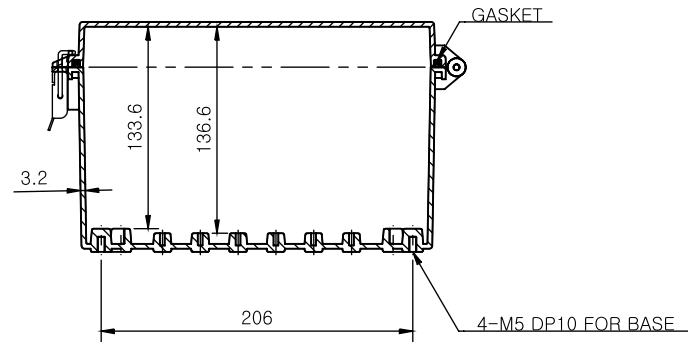

SECTION A-A

SECTION B-B

Part Number	Description
CHDX8-230	Polycarb, Solid Lid
CHDX8-230C	Polycarb, Transparent Lid
CHDX8-330	ABS, Solid Lid
CHDX8-330C	ABS, Transparent Lid

 <b>CAMDENBOSS</b> CONNECT. ENCLOSE. INNOVATE. JAMES CARTER RD, MILDENHALL, SUFFOLK. IP28 7DE TEL: 01638 716101 FAX: 01638 716554 EMAIL: Sales@CamdenBoss.com WEB: www.CamdenBoss.com		UNLESS OTHERWISE SPECIFIED: DIMENSIONS ARE IN MILLIMETERS	GENERAL TOLERANCES +/- 0.2	REVISION: ○		
		FINISH: Lid - Gloss, Base - Light Spark	TITLE: X8 Series Heavy Duty Hinged Enclosure, 350x250x180			
DRAWN Jack Dickinson		SIGNED J.H.D	DATE 08/12/17	MATERIAL: See table	DWG NO. CHDX8 (350x250x180)	A4
CHKD ALWIN B.K	ABK	08/12/17	PROJECTION: 	SCALE: 1:5	SHEET 1 OF 1	DO NOT SCALE DRAWING