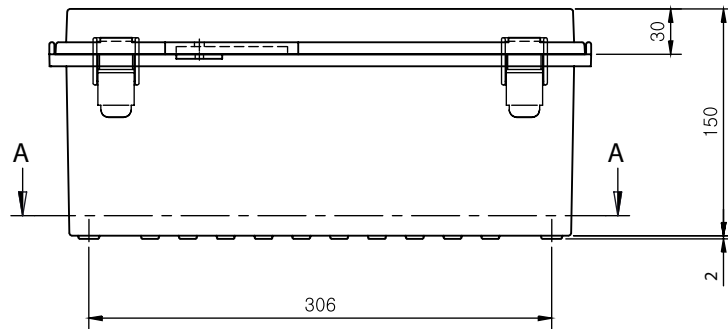

SECTION A-A

SECTION B-B

Part Number	Description
CHDX8-230	Polycarb, Solid Lid
CHDX8-230C	Polycarb, Transparent Lid
CHDX8-330	ABS, Solid Lid
CHDX8-330C	ABS, Transparent Lid

 <b>CAMDENBOSS</b> CONNECT. ENCLOSE. INNOVATE. JAMES CARTER RD, MILDENHALL, SUFFOLK. IP28 7DE TEL: 01638 716101 FAX: 01638 716554 EMAIL: Sales@CamdenBoss.com WEB: www.CamdenBoss.com		UNLESS OTHERWISE SPECIFIED: DIMENSIONS ARE IN MILLIMETERS	GENERAL TOLERANCES +/- 0.2	REVISION: ○		
		FINISH: Lid - Gloss, Base - Light Spark	TITLE: X8 Series Heavy Duty Hinged Enclosure, 350x250x180			
DRAWN Jack Dickinson		SIGNED J.H.D	DATE 08/12/17	MATERIAL: See table	DWG NO. CHDX8 (350x250x180)	A4
CHKD ALWIN B.K	ABK	08/12/17	PROJECTION: 	SCALE: 1:5	SHEET 1 OF 1	DO NOT SCALE DRAWING