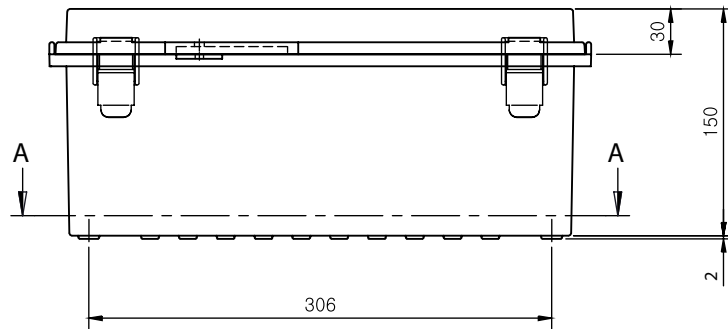

SECTION A-A

SECTION B-B

Part Number	Description
CHDX8-230	Polycarb, Solid Lid
CHDX8-230C	Polycarb, Transparent Lid
CHDX8-330	ABS, Solid Lid
CHDX8-330C	ABS, Transparent Lid

 CAMDENBOSS CONNECT. ENCLOSE. INNOVATE. JAMES CARTER RD, MILDENHALL, SUFFOLK. IP28 7DE TEL: 01638 716101 FAX: 01638 716554 EMAIL: Sales@CamdenBoss.com WEB: www.CamdenBoss.com		UNLESS OTHERWISE SPECIFIED: DIMENSIONS ARE IN MILLIMETERS	GENERAL TOLERANCES +/- 0.2	REVISION. <input type="checkbox"/>
		FINISH. Lid - Gloss, Base - Light Spark	TITLE: X8 Series Heavy Duty Hinged Enclosure, 350x250x180	
DRAWN Jack Dickinson		SIGNED J.H.D	DATE 08/12/17	MATERIAL. See table
CHKD ALWIN B.K		ABK	08/12/17	PROJECTION. 
		DWG NO. CHDX8 (350x250x180)		A4
		SCALE: 1:5	SHEET 1 OF 1	DO NOT SCALE DRAWING