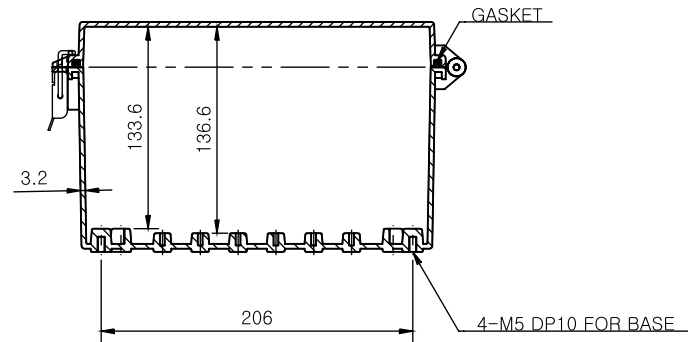

SECTION A-A

SECTION B-B

Part Number	Description
CHDX8-230	Polycarb, Solid Lid
CHDX8-230C	Polycarb, Transparent Lid
CHDX8-330	ABS, Solid Lid
CHDX8-330C	ABS, Transparent Lid

 CAMDENBOSS CONNECT. ENCLOSE. INNOVATE. JAMES CARTER RD, MILDENHALL, SUFFOLK. IP28 7DE TEL: 01638 716101 FAX: 01638 716554 EMAIL: Sales@CamdenBoss.com WEB: www.CamdenBoss.com		UNLESS OTHERWISE SPECIFIED: DIMENSIONS ARE IN MILLIMETERS	GENERAL TOLERANCES +/- 0.2	REVISION. <input type="checkbox"/>
		FINISH. Lid - Gloss, Base - Light Spark	TITLE: X8 Series Heavy Duty Hinged Enclosure, 350x250x180	
DRAWN Jack Dickinson		SIGNED J.H.D	DATE 08/12/17	MATERIAL. See table
CHKD ALWIN B.K		ABK	08/12/17	PROJECTION. 
		DWG NO. CHDX8 (350x250x180)		A4
		SCALE: 1:5	SHEET 1 OF 1	DO NOT SCALE DRAWING