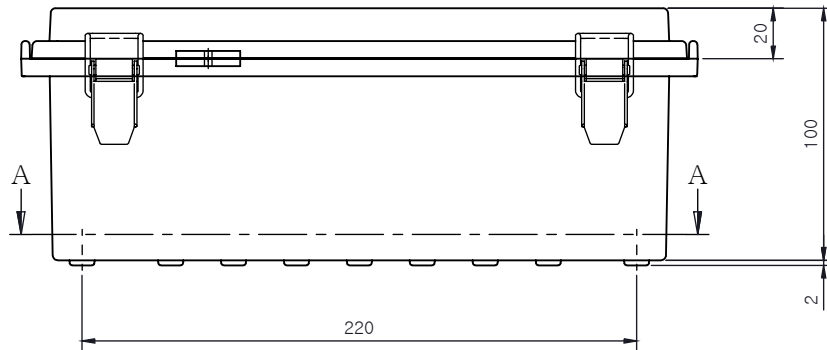

SECTION A-A

Part Number	Description
CHDX8-222	Polycarb, Solid Lid
CHDX8-222C	Polycarb, Transparent Lid
CHDX8-322	ABS, Solid Lid
CHDX8-322C	ABS, Transparent

 <b>CAMDENBOSS</b> JAMES CARTER RD, MILDENHALL, SUFFOLK. IP28 7DE TEL: 01638 716101 FAX: 01638 716554 EMAIL: Sales@CamdenBoss.com WEB: www.CamdenBoss.com		UNLESS OTHERWISE SPECIFIED: DIMENSIONS ARE IN MILLIMETERS	GENERAL TOLERANCES +/- 0.2	REVISION. ○
		FINISH. Lid - Gloss, Base - Light Spark	TITLE: X8 Series Heavy Duty Hinged Enclosure, 260x110x100	
DRAWN Jack Dickinson J.H.D 08/12/17		COLOUR. Light Grey	DWG NO. CHDX8 (260x110x100) A4	
CHK'D Alwin B.K ABK 08/12/17	MATERIAL. See table	PROJECTION.	SCALE. 1:3	SHEET 1 OF 1
		DO NOT SCALE DRAWING		