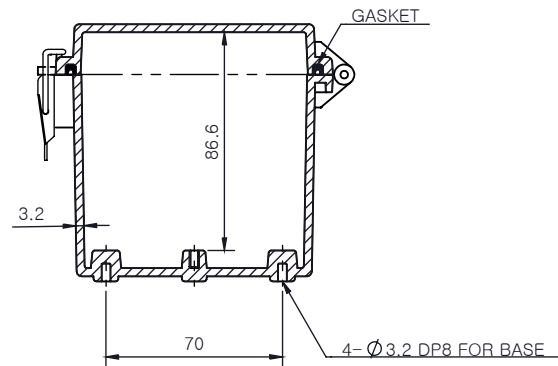

SECTION A-A

Part Number	Description
CHDX8-222	Polycarb, Solid Lid
CHDX8-222C	Polycarb, Transparent Lid
CHDX8-322	ABS, Solid Lid
CHDX8-322C	ABS, Transparent

 <b>CAMDENBOSS</b> JAMES CARTER RD, MILDENHALL, SUFFOLK. IP28 7DE TEL: 01638 716101 FAX: 01638 716554 EMAIL: Sales@CamdenBoss.com WEB: www.CamdenBoss.com		UNLESS OTHERWISE SPECIFIED: DIMENSIONS ARE IN MILLIMETERS	GENERAL TOLERANCES +/- 0.2	REVISION. ○
		FINISH. Lid - Gloss, Base - Light Spark	TITLE: X8 Series Heavy Duty Hinged Enclosure, 260x110x100	
DRAWN Jack Dickinson J.H.D 08/12/17		COLOUR. Light Grey	DWG NO. CHDX8 (260x110x100) A4	
CHK'D Alwin B.K ABK 08/12/17	MATERIAL. See table	PROJECTION.	SCALE. 1:3	SHEET 1 OF 1
		DO NOT SCALE DRAWING		