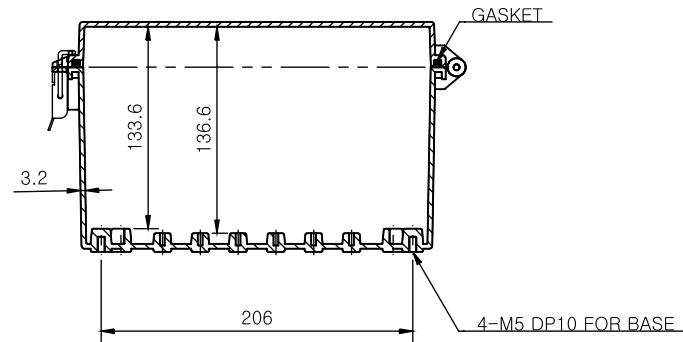

SECTION A-A

SECTION B-B

Part Number	Description
CHDX8-230	Polycarb, Solid Lid
CHDX8-230C	Polycarb, Transparent Lid
CHDX8-330	ABS, Solid Lid
CHDX8-330C	ABS, Transparent Lid

 CAMDENBOSS CONNECT. ENCLOSE. INNOVATE. JAMES CARTER RD, MILDENHALL, SUFFOLK. IP28 7DE TEL: 01638 716101 FAX: 01638 716554 EMAIL: Sales@CamdenBoss.com WEB: www.CamdenBoss.com		UNLESS OTHERWISE SPECIFIED: DIMENSIONS ARE IN MILLIMETERS	GENERAL TOLERANCES +/- 0.2	REVISION. <input type="checkbox"/>		
		FINISH. Lid - Gloss, Base - Light Spark	TITLE: X8 Series Heavy Duty Hinged Enclosure, 350x250x180			
DRAWN Jack Dickinson		SIGNED J.H.D	DATE 08/12/17	MATERIAL. See table	DWG NO. CHDX8 (350x250x180)	A4
CHKD ALWIN B.K	ABK	08/12/17	PROJECTION. 	SCALE. 1:5	SHEET 1 OF 1	DO NOT SCALE DRAWING