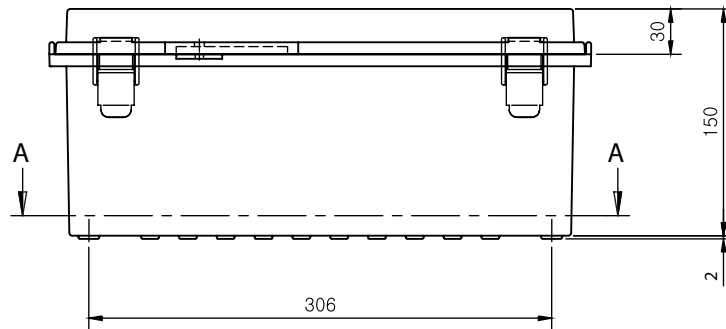

SECTION A-A

SECTION B-B

Part Number	Description
CHDX8-230	Polycarb, Solid Lid
CHDX8-230C	Polycarb, Transparent Lid
CHDX8-330	ABS, Solid Lid
CHDX8-330C	ABS, Transparent Lid

 CAMDENBOSS CONNECT. ENCLOSE. INNOVATE. JAMES CARTER RD, MILDENHALL, SUFFOLK. IP28 7DE TEL: 01638 716101 FAX: 01638 716554 EMAIL: Sales@CamdenBoss.com WEB: www.CamdenBoss.com		UNLESS OTHERWISE SPECIFIED: DIMENSIONS ARE IN MILLIMETERS	GENERAL TOLERANCES +/- 0.2	REVISION. <input type="checkbox"/>		
		FINISH. Lid - Gloss, Base - Light Spark	TITLE: X8 Series Heavy Duty Hinged Enclosure, 350x250x180			
DRAWN Jack Dickinson		SIGNED J.H.D	DATE 08/12/17	MATERIAL. See table	DWG NO. CHDX8 (350x250x180)	A4
CHKD ALWIN B.K	ABK	08/12/17	PROJECTION. 	SCALE. 1:5	SHEET 1 OF 1	DO NOT SCALE DRAWING