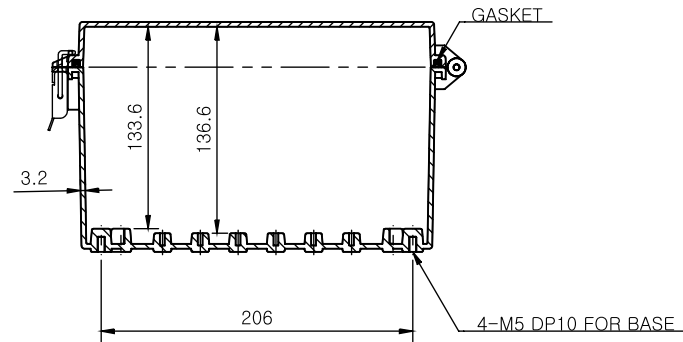

SECTION A-A

SECTION B-B

Part Number	Description
CHDX8-230	Polycarb, Solid Lid
CHDX8-230C	Polycarb, Transparent Lid
CHDX8-330	ABS, Solid Lid
CHDX8-330C	ABS, Transparent Lid

CAMDENBOSS CONNECT. ENCLOSE. INNOVATE. JAMES CARTER RD, MILDENHALL, SUFFOLK. IP28 7DE TEL: 01638 716101 FAX: 01638 716554 EMAIL: Sales@CamdenBoss.com WEB: www.CamdenBoss.com		UNLESS OTHERWISE SPECIFIED: DIMENSIONS ARE IN MILLIMETERS	GENERAL TOLERANCES +/- 0.2	REVISION. <input type="checkbox"/>		
		FINISH. Lid - Gloss, Base - Light Spark	TITLE: X8 Series Heavy Duty Hinged Enclosure, 350x250x180			
DRAWN Jack Dickinson		SIGNED J.H.D	DATE 08/12/17	MATERIAL. See table	DWG NO. CHDX8 (350x250x180)	A4
CHKD ALWIN B.K	ABK	08/12/17	PROJECTION.	SCALE. 1:5	SHEET 1 OF 1	DO NOT SCALE DRAWING