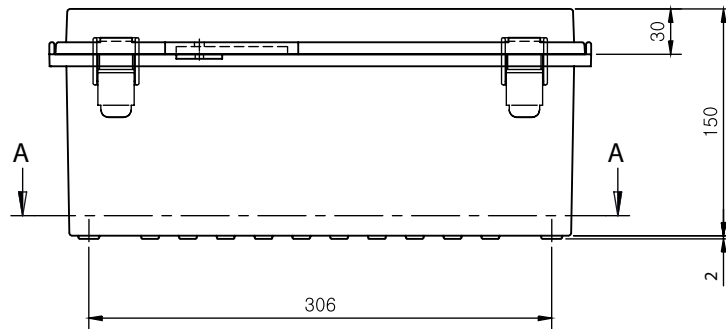

SECTION A-A

SECTION B-B

Part Number	Description
CHDX8-230	Polycarb, Solid Lid
CHDX8-230C	Polycarb, Transparent Lid
CHDX8-330	ABS, Solid Lid
CHDX8-330C	ABS, Transparent Lid

CAMDENBOSS CONNECT. ENCLOSE. INNOVATE. JAMES CARTER RD, MILDENHALL, SUFFOLK. IP28 7DE TEL: 01638 716101 FAX: 01638 716554 EMAIL: Sales@CamdenBoss.com WEB: www.CamdenBoss.com		UNLESS OTHERWISE SPECIFIED: DIMENSIONS ARE IN MILLIMETERS	GENERAL TOLERANCES +/- 0.2	REVISION. <input type="checkbox"/>		
		FINISH. Lid - Gloss, Base - Light Spark	TITLE: X8 Series Heavy Duty Hinged Enclosure, 350x250x180			
DRAWN Jack Dickinson		SIGNED J.H.D	DATE 08/12/17	MATERIAL. See table	DWG NO. CHDX8 (350x250x180)	A4
CHKD ALWIN B.K	ABK	08/12/17	PROJECTION.	SCALE. 1:5	SHEET 1 OF 1	DO NOT SCALE DRAWING