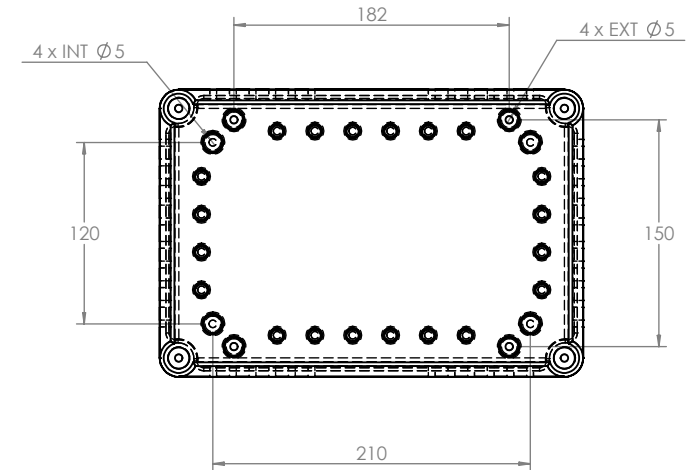

SECTION A-A

PART NUMBER	DESCRIPTION
CHDX7-227	POLYCARB, SOLID LID
CHDX7-227C	POLYCARB, TRANSPARETN LID
CHDX7-327	ABS, SOLID LID
CHDX7-327C	ABS, TRANSPARENT LID

CAMDENBOSS
 CONNECT. ENCLOSE. INNOVATE.
 JAMES CARTER RD, MILDENHALL, SUFFOLK. IP28 7DE
 TEL: 01638 716101 FAX: 01638 716554
 EMAIL: Sales@CamdenBoss.com
 WEB: www.CamdenBoss.com

UNLESS OTHERWISE SPECIFIED:
DIMENSIONS ARE IN MILLIMETERS

FINISH: CLEAN AND BURR FREE

COLOUR: LIGHT GREY

MATERIAL: SEE TABLE

PROJECTION: 

GENERAL TOLERANCES +/- 0.2

REVISION: 

TITLE: X7 SERIES HEAVY DUTY
280x190x180

DWG NO: CHDX7-280x190x180 A4

SCALE: 1:5 SHEET 1 OF 1 DO NOT SCALE DRAWING