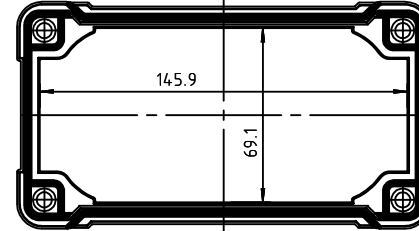

1 2 3 4 5 6

A

A

Section A-A

ISO VIEW

B

B

Section B-B

C

C

Spacer Blind Cap Screws

D

D

 <b>CAMDENBOSS</b> JAMES CARTER RD, MILDENHALL, SUFFOLK. IP28 7DE TEL: 01638 716101 FAX: 01638 716554 EMAIL: Sales@CamdenBoss.com WEB: www.CamdenBoss.com				UNLESS OTHERWISE SPECIFIED: DIMENSIONS ARE IN MILLIMETERS	DO NOT SCALE DRAWING	REVISION. ○
				GENERAL TOLERANCES +/- 0.2	TITLE: <b>88 SERIES SILICONE BOOTS, SIZE5, BLACK 163.9x90.1x35.5</b>	
	FINISH. SMOOTH	DWG NO. <b>CDM88B5BK</b>		A4		
DRAWN	NAME LEWIS LETCHFORD L.L. SIGNED DATE 07/03/2014	MATERIAL. SILICONE	SCALE. 1:3			
CHK'D	- - -	PROJECTION. 	SHEET 1 OF 1			