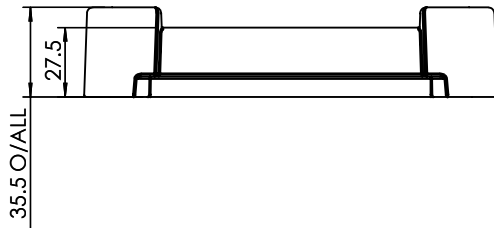

1 2 3 4 5 6

A

A

Section A-A

ISO VIEW

B

B

Section B-B

C

C

Spacer Blind Cap Screws

D

D

 <b>CAMDENBOSS</b> JAMES CARTER RD, MILDENHALL, SUFFOLK. IP28 7DE TEL: 01638 716101 FAX: 01638 716554 EMAIL: Sales@CamdenBoss.com WEB: www.CamdenBoss.com				UNLESS OTHERWISE SPECIFIED: DIMENSIONS ARE IN MILLIMETERS	DO NOT SCALE DRAWING	REVISION. ○
				GENERAL TOLERANCES +/- 0.2	TITLE: <b>88 SERIES SILICONE BOOTS, SIZE5, BLACK 163.9x90.1x35.5</b>	
	FINISH. SMOOTH	DWG NO. <b>CDM88B5BK</b>		A4		
DRAWN	NAME LEWIS LETCHFORD L.L. SIGNED DATE 07/03/2014	MATERIAL. SILICONE	SCALE. 1:3			
CHK'D	- - -	PROJECTION. 	SHEET 1 OF 1			