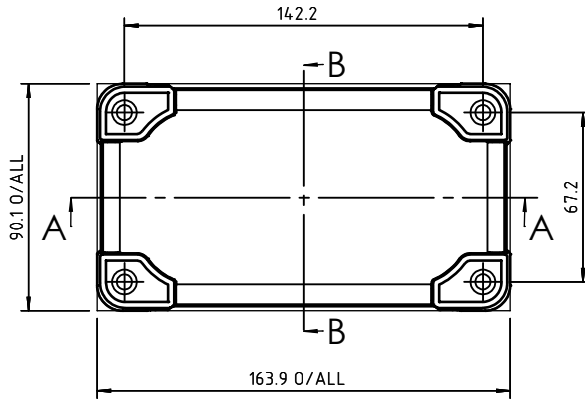

1 2 3 4 5 6

A

A

Section A-A

ISO VIEW

B

B

Section B-B

C

C

Spacer Blind Cap Screws

D

D

 <b>CAMDENBOSS</b> JAMES CARTER RD, MILDENHALL, SUFFOLK. IP28 7DE TEL: 01638 716101 FAX: 01638 716554 EMAIL: Sales@CamdenBoss.com WEB: www.CamdenBoss.com				UNLESS OTHERWISE SPECIFIED: DIMENSIONS ARE IN MILLIMETERS	DO NOT SCALE DRAWING	REVISION. ○
				GENERAL TOLERANCES +/- 0.2	TITLE: <b>88 SERIES SILICONE BOOTS, SIZE5, BLACK 163.9x90.1x35.5</b>	
	FINISH. SMOOTH	DWG NO. <b>CDM88B5BK</b>		A4		
DRAWN	NAME LEWIS LETCHFORD L.L. SIGNED DATE 07/03/2014	MATERIAL. SILICONE	SCALE. 1:3			
CHK'D	- - -	PROJECTION. 	SHEET 1 OF 1			